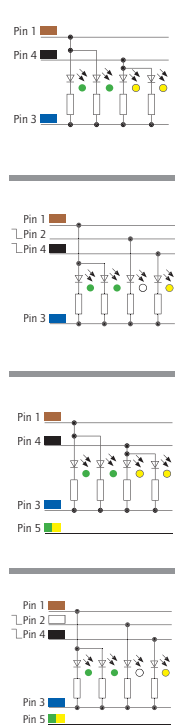

TPU, UL, halogenfree, black, Li9Y11Y