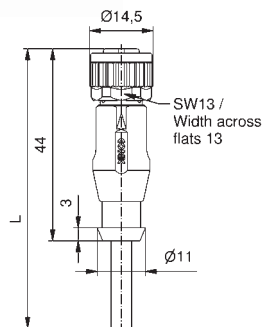

TPU, UL, halogenfree, black, Li9Y11Y